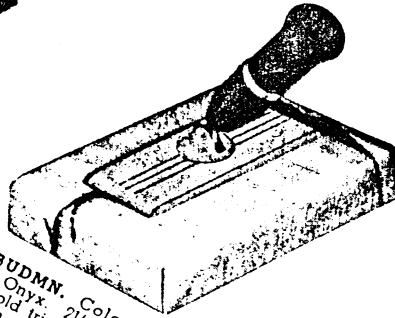

F293 BUDMN. Colored Pedrara Onyx. 2 1/2 x 3 1/2 inches. Gold trim. With No. 3 Brown Pen $5.00.